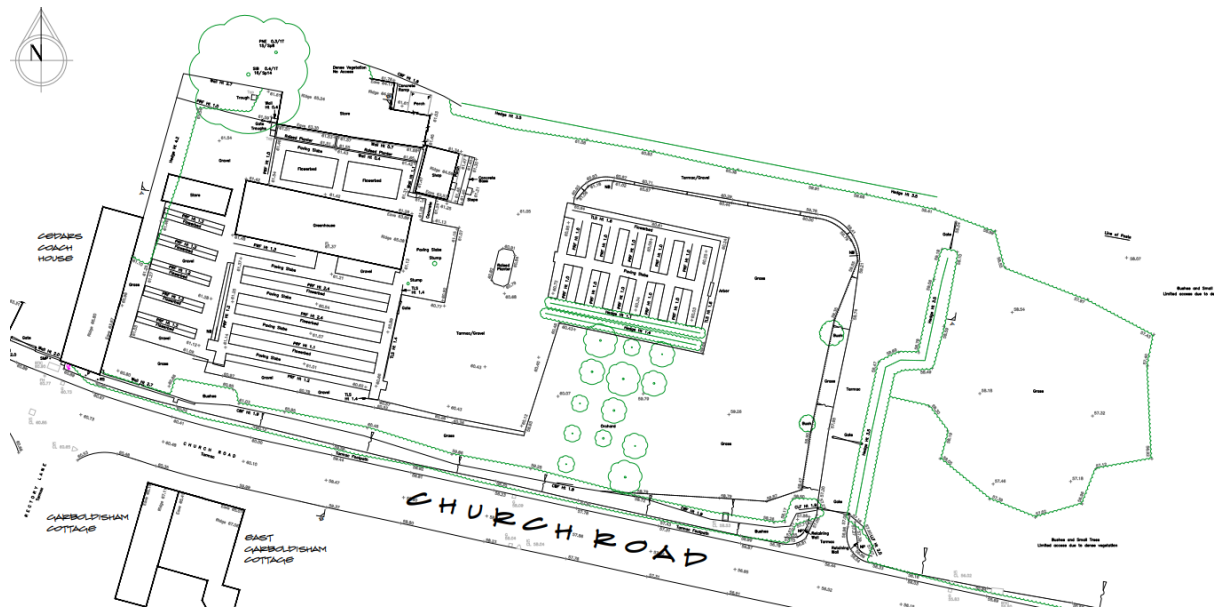

23/0936/FFU - CEDARS GARDEN NURSERY, CHURCH ROAD, WINDLESHAM, SURREY

Location Plan

Existing site layout

Proposed site layout

Proposed elevations

Proposed floor plan and roof plan

GROUND FLOOR PLAN

ROOF PLAN

Photos of the site

Existing Access

Existing built form on the site

View form the highway