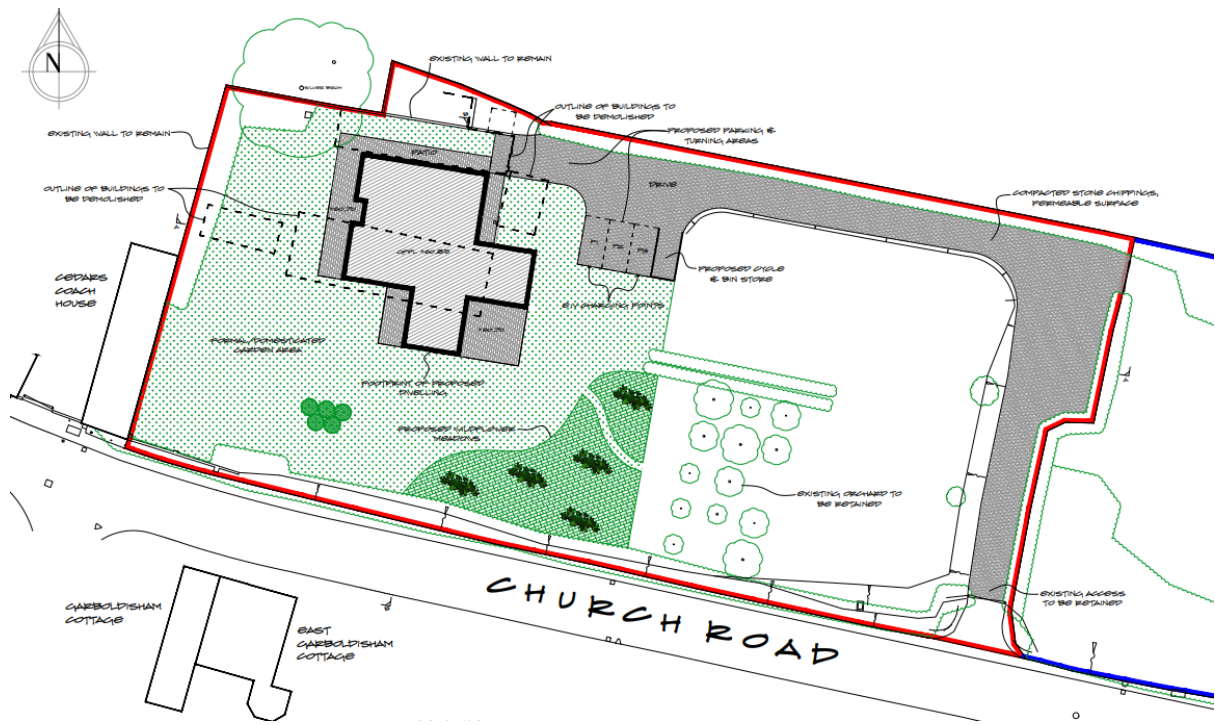

23/0936/FFU - CEDARS GARDEN NURSERY, CHURCH ROAD, WINDLESHAM, SURREY

Location Plan

Existing site layout

Proposed site layout

Proposed elevations

Proposed floor plan and roof plan

GROUND FLOOR PLAN

ROOF PLAN

Photos of the site

Existing Access

Existing built form on the site

View form the highway