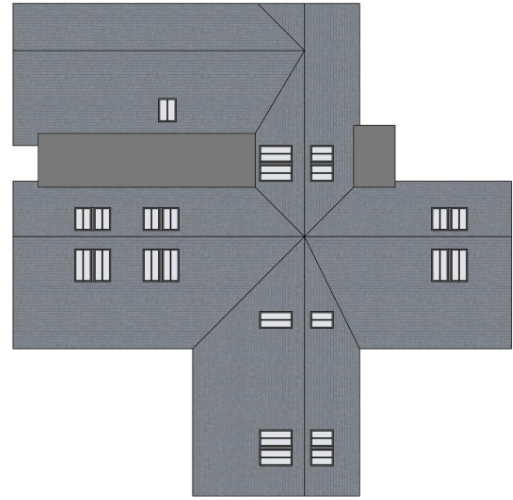

23/0936/FFU - CEDARS GARDEN NURSERY, CHURCH ROAD, WINDLESHAM, SURREY

Location Plan

Existing site layout

Proposed site layout

Proposed elevations

Proposed floor plan and roof plan

GROUND FLOOR PLAN

ROOF PLAN

Photos of the site

Existing Access

Existing built form on the site

View form the highway