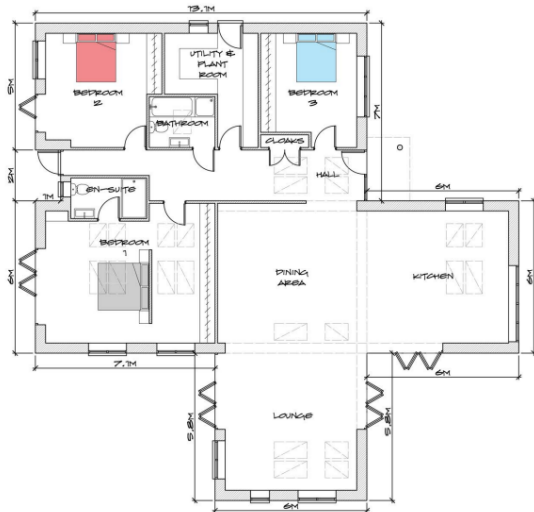

23/0936/FFU - CEDARS GARDEN NURSERY, CHURCH ROAD, WINDLESHAM, SURREY

Location Plan

Existing site layout

Proposed site layout

Proposed elevations

Proposed floor plan and roof plan

GROUND FLOOR PLAN

ROOF PLAN